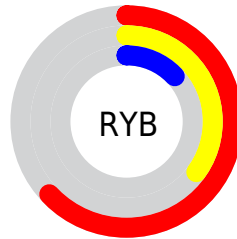

- Red (63%)
- Yellow (35%)
- Blue (13%)