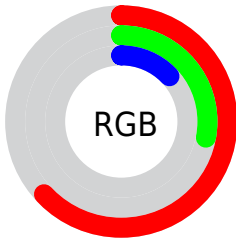

Distribution

- Red (63%)
- Green (28%)
- Blue (13%)