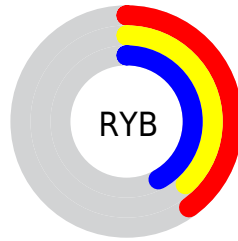

- Red (40%)
- Yellow (38%)
- Blue (42%)