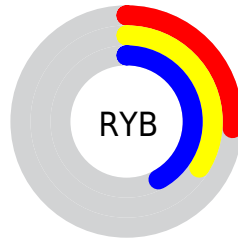

## Conversions Part 2

<b>Format</b>	<b>Color</b>
<b>R<sub>YB</sub></b>	66, 86, 107
Decimal	4352363
CIE <sub>Lab</sub>	41.72, -13.15, -5.49
CIE <sub>LCh</sub>	42, 14.250, 202.660
Yxy	12.3198, 0.2616, 0.3240
Android (android.graphics.Color)	4282542443 (0xFF42696B)
YUV	93.5670, 6.6225, -24.1763
Hunter-Lab	35.0996, -10.8269, -2.0502

# Details

The CIELab color  $41.72, -13.15, -5.49$  is a dark color, and the websafe version is hex  $336666$ . A complement of this color would be  $33.24, 16.57, 8.17$ , and the grayscale version is  $39.70, 0.00, -0.00$ .

A 20% lighter version of the original color is  $61.62, -13.09, -5.49$ , and  $21.84, -13.23, -5.46$  is the 20% darker color. If you saturate the color by 10%, you get  $41.02, -15.85, -6.59$ , and if you desaturate by 10%, it is  $42.51, -10.09, -4.25$ .

# Distribution

- Red (26%)
- Green (41%)
- Blue (42%)

- Red (26%)
- Yellow (34%)
- Blue (42%)

- Cyan (38%)
- Magenta (2%)
- Yellow (0%)
- Black (58%)

- Cyan (74%)
- Magenta (59%)
- Yellow (58%)