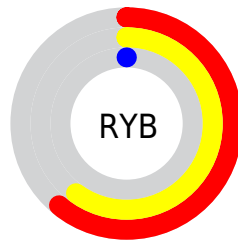

Details

The CIELab color **41.81, 28.99, 51.44** is a dark color, and the websafe version is hex **993300**. A complement of this color would be **33.98, 10.78, -47.55**, and the grayscale version is **39.18, 0.00, -0.00**.

A 20% lighter version of the original color is **61.72, 28.93, 51.13**, and **22.04, 29.46, 32.41** is the 20% darker color. If you saturate the color by 10%, you get **41.81, 28.99, 51.45**, and if you desaturate by 10%, it is **43.64, 24.90, 48.35**.

Distribution

Red (61%)

Green (30%)

Blue (0%)

Red (61%)

Yellow (60%)

Blue (0%)

Cyan (0%)