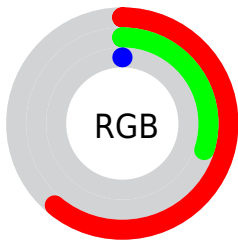

Distribution

Red (61%)

Green (30%)

Blue (0%)