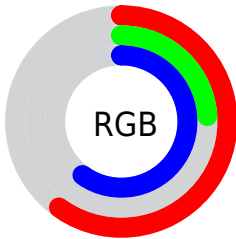

Distribution

- Red (60%)
- Green (24%)
- Blue (60%)