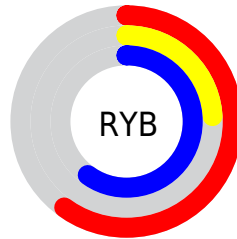

- Red (60%)
- Yellow (24%)
- Blue (60%)