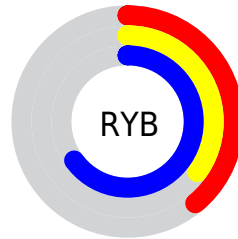

# Details

The CIELab color  $41.88, 24.34, -41.19$  is a dark color, and the websafe version is hex  $6666CC$ . A complement of this color would be  $66.07, -16.01, 39.31$ , and the grayscale version is  $42.37, 0.00, -0.01$ .

A 20% lighter version of the original color is  $61.89, 24.49, -41.37$ , and  $21.77, 24.45, -41.13$  is the 20% darker color. If you saturate the color by 10%, you get  $36.46, 31.24, -49.95$ , and if you desaturate by 10%, it is  $47.46, 18.10, -32.30$ .

# Distribution

Red (39%)

Green (35%)

Blue (65%)

Red (39%)

Yellow (35%)

Blue (65%)

Cyan (41%)