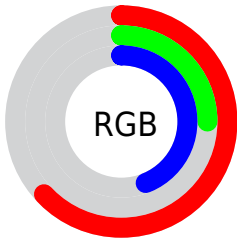

Distribution

Red (63%)

Green (25%)

Blue (44%)