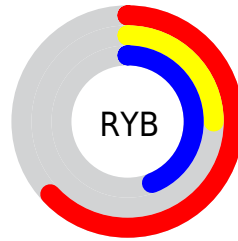

# Details

The CIELab color **42.01, 44.65, -6.46** is a dark color, and the websafe version is hex **993366**. A complement of this color would be **59.76, -39.29, 15.71**, and the grayscale version is **41.91, 0.00, -0.01**.

A 20% lighter version of the original color is **61.89, 44.77, -6.87**, and **21.98, 44.72, -6.22** is the 20% darker color. If you saturate the color by 10%, you get **39.14, 50.66, -5.51**, and if you desaturate by 10%, it is **45.39, 37.69, -6.57**.

# Distribution

Red (63%)

Green (25%)

Blue (44%)

Red (63%)

Yellow (25%)

Blue (44%)

Cyan (0%)