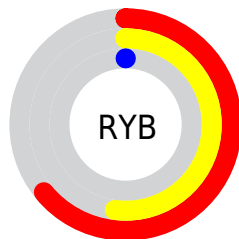

Details

The CIELab color **41.92, 33.62, 52.00** is a dark color, and the websafe version is hex **993300**. A complement of this color would be **37.40, 6.62, -45.63**, and the grayscale version is **38.94, 0.00, -0.00**.

A 20% lighter version of the original color is **61.99, 33.32, 52.17**, and **22.08, 34.07, 32.76** is the 20% darker color. If you saturate the color by 10%, you get **41.92, 33.62, 52.00**, and if you desaturate by 10%, it is **43.86, 29.15, 48.72**.

Distribution

Red (64%)

Green (29%)

Blue (0%)

Red (64%)

Yellow (52%)

Blue (0%)

Cyan (0%)