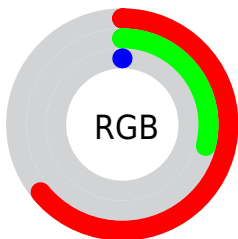

Distribution

Red (64%)

Green (29%)

Blue (0%)