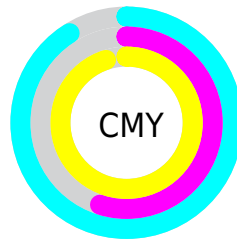

Distribution

Red (9%)

Green (45%)

Blue (5%)

Red (5%)

Yellow (45%)

Blue (42%)

Cyan (81%)

Magenta (0%)

Yellow (88%)

Black (55%)

Cyan (91%)

Magenta (55%)

Yellow (95%)

Brightness & Saturation Gradients

These gradients show how the CIE Lab color 121.94, -44.86, 43.24 changes by changing the brightness by 10 percent. The first figure shows a shift by +10% for each color and the second figure -10%.