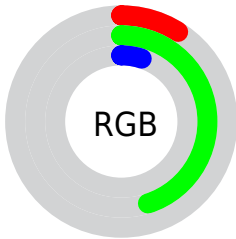

Distribution

Red (9%)

Green (45%)

Blue (5%)