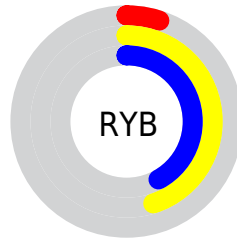

Red (5%)

Yellow (45%)

Blue (42%)