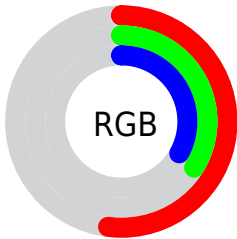

Distribution

- Red (52%)
- Green (34%)
- Blue (33%)