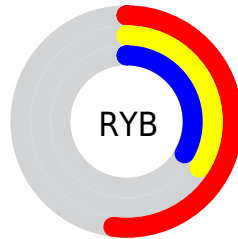

- Red (52%)
- Yellow (34%)
- Blue (33%)