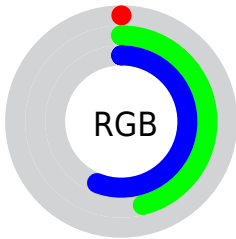

Distribution

- Red (0%)
- Green (46%)
- Blue (56%)