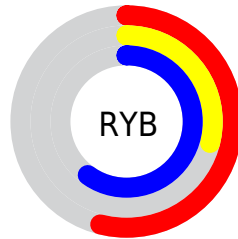

Red (54%)

Yellow (29%)

Blue (60%)