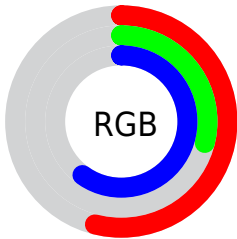

Distribution

Red (54%)

Green (29%)

Blue (60%)