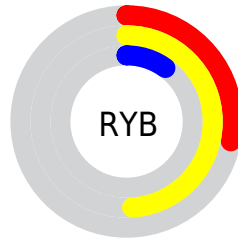

- Red (28%)
- Yellow (49%)
- Blue (10%)