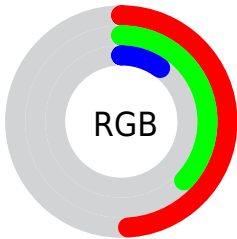

Distribution

- Red (49%)
- Green (37%)
- Blue (10%)