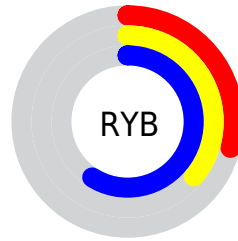

# Details

The CIELab color  $42.12, 5.76, -31.42$  is a dark color, and the websafe version is hex  $336699$ . A complement of this color would be  $53.74, 3.11, 31.92$ , and the grayscale version is  $41.12, 0.00, -0.01$ .

A 20% lighter version of the original color is  $62.26, 5.56, -31.47$ , and  $22.16, 5.81, -31.53$  is the 20% darker color. If you saturate the color by 10%, you get  $38.32, 8.75, -37.48$ , and if you desaturate by 10%, it is  $46.00, 3.55, -25.29$ .

# Distribution

Red (29%)

Green (39%)

Blue (59%)

Red (29%)

Yellow (36%)

Blue (59%)

Cyan (52%)