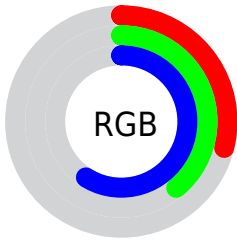

Distribution

Red (29%)

Green (39%)

Blue (59%)