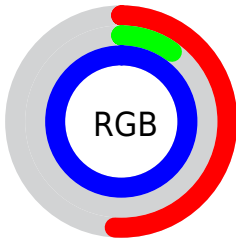

Distribution

- Red (51%)
- Green (10%)
- Blue (99%)