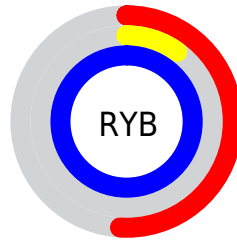

## Conversions Part 2

<b>Format</b>	<b>Color</b>
R <sub>Y</sub> B	131, 25, 252
Decimal	8591868
CIE <sub>Lab</sub>	42.08, 79.48, -89.68
CIE <sub>LCh</sub>	42, 119.831, 311.549
Y <sub>xy</sub>	12.5518, 0.2053, 0.0944
Android (android.graphics.Color)	4286781948 (0xFF8319FC)
Y <sub>UV</sub>	82.5720, 83.5280, 42.4714
Hunter-Lab	35.4285, 75.4561, -130.9795

# Details

The CIELab color **42.08, 79.48, -89.68** is a dark color, and the websafe version is hex **9900FF**. The color can be described as middle washed purple. A complement of this color would be **89.77, -60.95, 83.67**, and the grayscale version is **34.79, 0.00, -0.00**.

A 20% lighter version of the original color is **58.20, 67.08, -64.74**, and **26.50, 65.69, -82.42** is the 20% darker color. If you saturate the color by 10%, you get **39.34, 81.82, -94.26**, and if you desaturate by 10%, it is **46.04, 74.15, -83.10**.

# Distribution

- Red (51%)
- Green (10%)
- Blue (99%)

- Red (51%)
- Yellow (10%)
- Blue (99%)

- Cyan (48%)
- Magenta (90%)
- Yellow (0%)
- Black (1%)

- Cyan (49%)
- Magenta (90%)
- Yellow (1%)