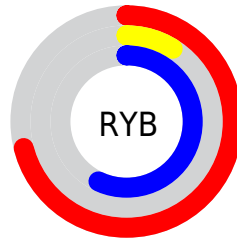

- Red (71%)
- Yellow (9%)
- Blue (57%)