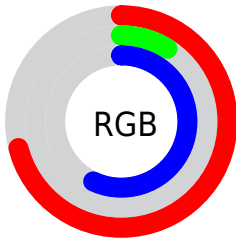

Distribution

- Red (71%)
- Green (9%)
- Blue (57%)