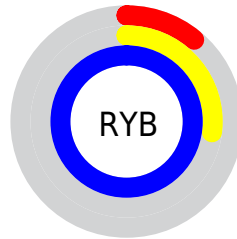

- Red (11%)
- Yellow (27%)
- Blue (100%)