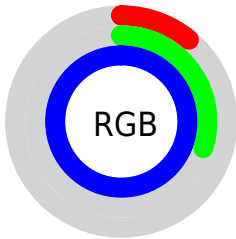

Distribution

- Red (11%)
- Green (30%)
- Blue (100%)