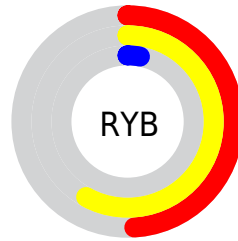

Details

The CIELab color **42.23, 21.70, 49.17** is a dark color, and the websafe version is hex **996600**. A complement of this color would be **31.08, 13.25, -47.35**, and the grayscale version is **40.20, 0.00, -0.01**.

A 20% lighter version of the original color is **62.22, 21.65, 48.97**, and **22.34, 22.19, 32.32** is the 20% darker color. If you saturate the color by 10%, you get **41.46, 23.37, 50.62**, and if you desaturate by 10%, it is **43.92, 18.19, 46.00**.

Distribution

Red (58%)

Green (33%)

Blue (3%)

Red (49%)

Yellow (58%)

Blue (3%)

Cyan (0%)