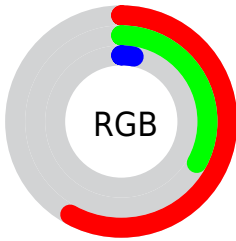

Distribution

Red (58%)

Green (33%)

Blue (3%)