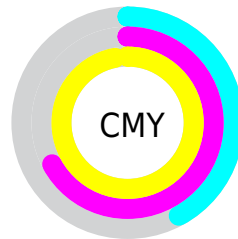

A 20% lighter version of the original color is **62.22, 21.65, 48.97**, and **22.34, 22.19, 32.32** is the 20% darker color. If you saturate the color by 10%, you get **41.46, 23.37, 50.62**, and if you desaturate by 10%, it is **43.92, 18.19, 46.00**.

Distribution

Red (58%)

Green (33%)

Blue (3%)

Red (49%)

Yellow (58%)

Blue (3%)

Cyan (0%)

Magenta (43%)

Yellow (95%)

Black (42%)

Cyan (42%)

Magenta (67%)

Yellow (97%)

Brightness & Saturation Gradients

These gradients show how the CIE Lab color 122.23, 21.70, 49.17 changes by changing the brightness by 10 percent. The first figure shows a shift by +10% for each color and the second figure -10%.