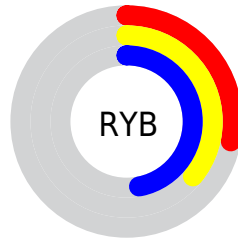

## Conversions Part 2

<b>Format</b>	<b>Color</b>
<b>R<sub>YB</sub></b>	<b>71, 91, 121</b>
Decimal	4679801
CIE <sub>Lab</sub>	42.19, -7.14, -13.27
CIE <sub>LCh</sub>	42, 15.069, 241.717
Yxy	12.6232, 0.2525, 0.2897
Android (android.graphics.Color)	4282869881 (0xFF476879)
YUV	96.0710, 12.2900, -21.9873
Hunter-Lab	35.5292, -6.9003, -8.4241

# Details

The CIELab color **42.19, -7.14, -13.27** is a dark color, and the websafe version is hex **336666**. A complement of this color would be **40.41, 11.21, 15.20**, and the grayscale version is **40.72, 0.00, -0.01**.

A 20% lighter version of the original color is **62.17, -7.07, -13.10**, and **22.18, -7.18, -12.99** is the 20% darker color. If you saturate the color by 10%, you get **40.25, -8.02, -16.29**, and if you desaturate by 10%, it is **44.20, -5.86, -10.16**.

# Distribution

- Red (28%)
- Green (41%)
- Blue (47%)

- Red (28%)
- Yellow (36%)
- Blue (47%)

- Cyan (41%)
- Magenta (14%)
- Yellow (0%)
- Black (53%)

- Cyan (72%)
- Magenta (59%)
- Yellow (53%)