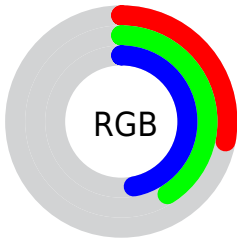

Distribution

- Red (28%)
- Green (41%)
- Blue (47%)