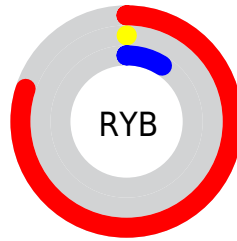

Red (80%)

Yellow (0%)

Blue (9%)