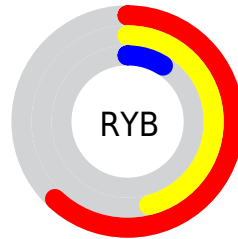

Details

The CIELab color **42.50, 28.81, 44.39** is a dark color, and the websafe version is hex **993300**. A complement of this color would be **41.42, -2.28, -36.21**, and the grayscale version is **40.88, 0.00, -0.01**.

A 20% lighter version of the original color is **62.45, 29.11, 44.17**, and **22.60, 28.88, 33.07** is the 20% darker color. If you saturate the color by 10%, you get **40.48, 33.37, 48.22**, and if you desaturate by 10%, it is **44.71, 24.34, 39.25**.

Distribution

Red (62%)

Green (31%)

Blue (9%)

Red (62%)

Yellow (46%)

Blue (9%)

Cyan (0%)