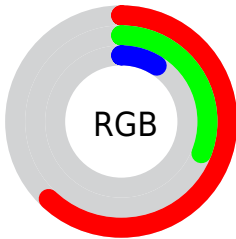

Distribution

Red (62%)

Green (31%)

Blue (9%)