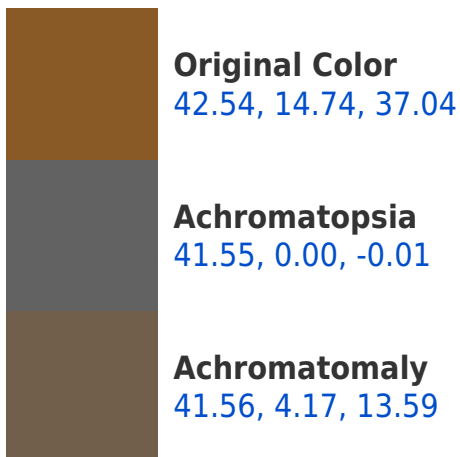

100.00, -14.74, -37.04

100.00, 37.04, -14.74

Rectangle

The Rectangle color scheme consists of four colors that form a rectangle on the color wheel.

122.54, 14.74, 37.04

100.00, -18.90, 35.10

100.00, -14.74, -37.04

Background

This preview shows how black text looks on a background with the CIE Lab color 122.54, 14.74, 37.04.

This preview shows how white text looks on a background with the CIE Lab color 122.54, 14.74, 37.04.

Dichromacy

Original Color

42.54, 14.74, 37.04

Protanopia

42.63, -3.74, 34.76

Deuteranopia

42.66, 5.48, 37.70

Tritanopia
42.40, 24.61, 6.11

Trichromacy

Monochromacy

CSS Examples

Text

The CSS property to change the color of the text to CIE Lab 122.54, 14.74, 37.04 is called "color". The color property can be set on classes, ids or directly on the HTML element.