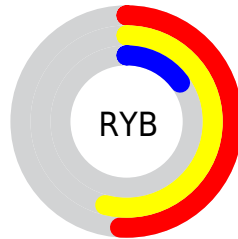

- Red (51%)
- Yellow (54%)
- Blue (15%)