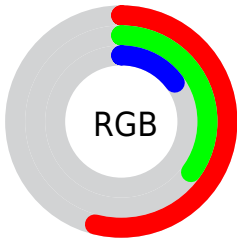

Distribution

- Red (54%)
- Green (35%)
- Blue (15%)