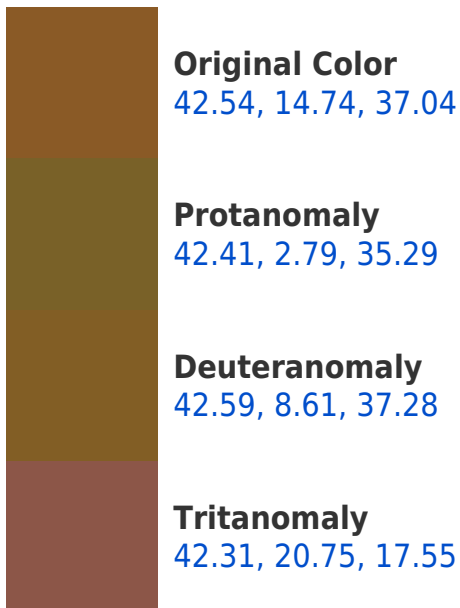

A 20% lighter version of the original color is **62.53, 14.91, 36.86**, and **22.61, 15.24, 32.23** is the 20% darker color. If you saturate the color by 10%, you get **40.75, 17.96, 41.70**, and if you desaturate by 10%, it is **44.41, 11.78, 31.87**.

Background

This preview shows how black text looks on a background with the CIE Lab color 122.54, 14.74, 37.04.

This preview shows how white text looks on a background with the CIE Lab color 122.54, 14.74, 37.04.

Dichromacy

Original Color

42.54, 14.74, 37.04

Protanopia

42.63, -3.74, 34.76

Deuteranopia

42.66, 5.48, 37.70

Tritanopia
42.40, 24.61, 6.11

Trichromacy

Monochromacy

CSS Examples

Text

The CSS property to change the color of the text to CIE Lab 122.54, 14.74, 37.04 is called "color". The color property can be set on classes, ids or directly on the HTML element.