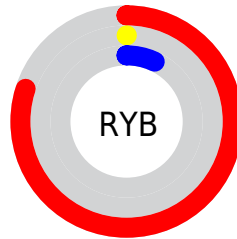

Red (80%)

Yellow (0%)

Blue (7%)