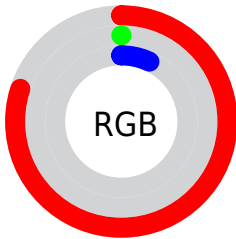

Distribution

Red (80%)

Green (0%)

Blue (7%)