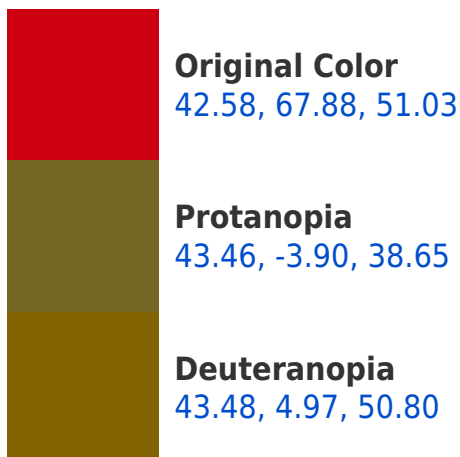

A 20% lighter version of the original color is **60.00, 63.29, 47.67**, and **28.08, 51.01, 41.29** is the 20% darker color. If you saturate the color by 10%, you get **42.58, 67.88, 51.04**, and if you desaturate by 10%, it is **43.48, 66.01, 42.79**.

Large Text (above 18pt) WCAG AAA ✓ Pass

Any Text WCAG AAA ✓ Pass

If you want to check with other color combinations, try the [Color Contrast Checker](#).

CIELab 122.58, 67.88, 51.03

Background

This preview shows how black text looks on a background with the CIELab color 122.58, 67.88, 51.03.

This preview shows how white text looks on a background with the CIELab color 122.58, 67.88, 51.03.

Color Blindness Simulation

Color vision deficiency is a very complex topic, and I could not describe the different causes any better than Wikipedia does, so if you want to learn more, you should check out their [article about color blindness](#).

Dichromacy

Tritanopia
43.01, 65.43, 56.86

Trichromacy

Original Color
42.58, 67.88, 51.03

Protanomaly
38.17, 31.76, 37.98

Deuteranomaly
38.94, 37.28, 47.90

Tritanomaly
42.72, 66.36, 54.73

Monochromacy