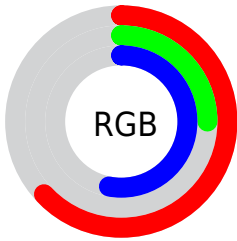

Distribution

Red (63%)

Green (25%)

Blue (53%)