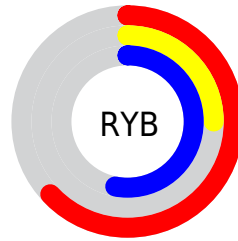

# Details

The CIELab color  $42.71, 48.41, -19.52$  is a dark color, and the websafe version is hex  $993366$ . A complement of this color would be  $59.28, -44.18, 28.16$ , and the grayscale version is  $42.70, 0.00, -0.01$ .

A 20% lighter version of the original color is  $62.69, 48.33, -19.35$ , and  $22.67, 48.20, -19.49$  is the 20% darker color. If you saturate the color by 10%, you get  $40.05, 54.54, -20.88$ , and if you desaturate by 10%, it is  $45.88, 41.19, -17.38$ .

# Distribution

Red (63%)

Green (25%)

Blue (53%)

Red (63%)

Yellow (25%)

Blue (53%)

Cyan (0%)