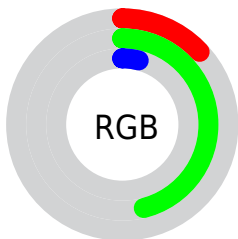

Distribution

Red (13%)

Green (46%)

Blue (4%)