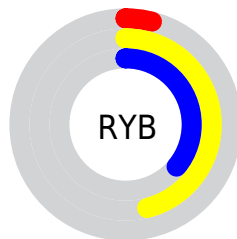

Details

The CIELab color **42.86, -43.76, 45.34** is a dark color, and the websafe version is hex **006600**. A complement of this color would be **23.02, 49.30, -40.74**, and the grayscale version is **33.99, 0.00, -0.00**.

A 20% lighter version of the original color is **62.86, -43.65, 45.20**, and **23.72, -33.00, 31.32** is the 20% darker color. If you saturate the color by 10%, you get **42.68, -45.48, 47.19**, and if you desaturate by 10%, it is **43.17, -41.03, 42.54**.

Distribution

Red (13%)

Green (46%)

Blue (4%)

Red (4%)

Yellow (46%)

Blue (36%)

Cyan (72%)