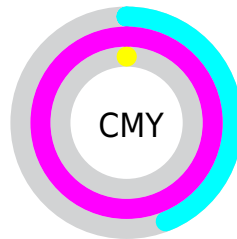

A 20% lighter version of the original color is **58.82, 72.17, -63.65**, and **28.29, 67.08, -81.16** is the 20% darker color. If you saturate the color by 10%, you get **42.85, 84.38, -90.03**, and if you desaturate by 10%, it is **45.40, 82.37, -85.79**.

# Distribution

- Red (56%)
- Green (0%)
- Blue (100%)

- Red (56%)
- Yellow (0%)
- Blue (100%)

- Cyan (44%)
- Magenta (100%)
- Yellow (0%)
- Black (0%)

- Cyan (44%)
- Magenta (100%)
- Yellow (0%)

# Brightness & Saturation Gradients

These gradients show how the CIE Lab color 122.85, 84.39, -90.03 changes by changing the brightness by 10 percent. The first figure shows a shift by +10% for each color and the second figure -10%.