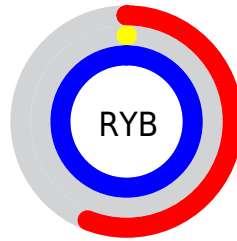

- Red (56%)
- Yellow (0%)
- Blue (100%)