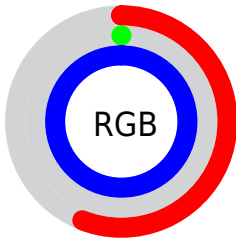

Distribution

- Red (56%)
- Green (0%)
- Blue (100%)