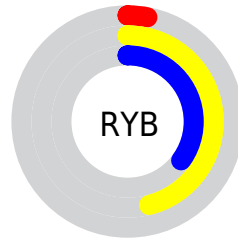

Details

The CIELab color $42.96, -42.91, 45.69$ is a dark color, and the websafe version is hex 006600 . A complement of this color would be $22.06, 48.69, -42.34$, and the grayscale version is $34.45, 0.00, -0.00$.

A 20% lighter version of the original color is $62.98, -42.80, 45.83$, and $23.72, -33.00, 31.32$ is the 20% darker color. If you saturate the color by 10%, you get $42.78, -44.51, 47.32$, and if you desaturate by 10%, it is $43.27, -40.16, 43.01$.

Distribution

Red (15%)

Green (46%)

Blue (3%)

Red (3%)

Yellow (46%)

Blue (35%)

Cyan (68%)