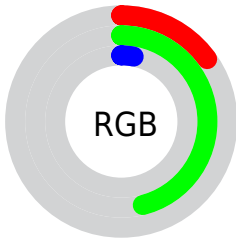

Distribution

Red (15%)

Green (46%)

Blue (3%)