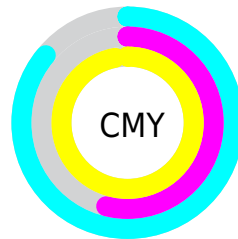

Distribution

Red (15%)

Green (46%)

Blue (3%)

Red (3%)

Yellow (46%)

Blue (35%)

Cyan (68%)

Magenta (0%)

Yellow (93%)

Black (54%)

Cyan (86%)

Magenta (54%)

Yellow (97%)

Brightness & Saturation Gradients

These gradients show how the CIELab color 122.96, -42.91, 45.69 changes by changing the brightness by 10 percent. The first figure shows a shift by +10% for each color and the second figure -10%.