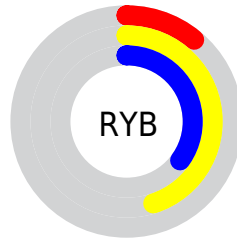

Details

The CIELab color $42.97, -36.20, 39.42$ is a dark color, and the websafe version is hex 336600 . A complement of this color would be $24.61, 41.79, -36.91$, and the grayscale version is $37.09, 0.00, -0.00$.

A 20% lighter version of the original color is $63.09, -36.36, 39.46$, and $23.33, -32.67, 30.93$ is the 20% darker color. If you saturate the color by 10%, you get $42.59, -39.45, 43.05$, and if you desaturate by 10%, it is $43.44, -32.41, 34.90$.

Distribution

 Red (21%)

 Green (45%)

 Blue (11%)

 Red (11%)

 Yellow (45%)

 Blue (35%)

 Cyan (53%)