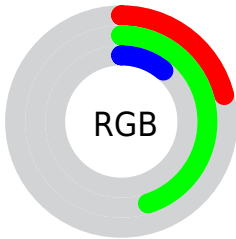

Distribution

Red (21%)

Green (45%)

Blue (11%)