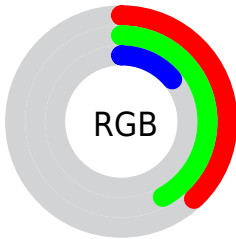

Distribution

- Red (38%)
- Green (42%)
- Blue (14%)