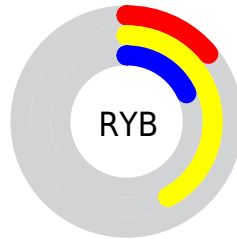

- Red (14%)
- Yellow (42%)
- Blue (18%)