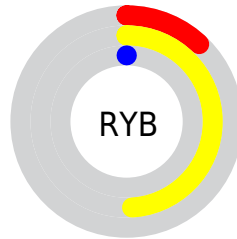

Details

The CIELab color **43.08, 1.48, 50.20** is a dark color, and the websafe version is hex **666600**. A complement of this color would be **16.26, 34.67, -56.68**, and the grayscale version is **40.57, 0.00, -0.01**.

A 20% lighter version of the original color is **62.94, 1.53, 50.22**, and **23.16, 2.14, 32.18** is the 20% darker color. If you saturate the color by 10%, you get **43.08, 1.48, 50.20**, and if you desaturate by 10%, it is **43.83, 0.30, 47.71**.

Distribution

Red (49%)

Green (39%)

Blue (0%)

Red (12%)

Yellow (49%)

Blue (0%)

Cyan (0%)