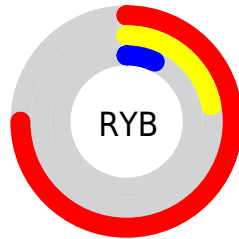

Details

The CIELab color **42.92, 54.87, 49.90** is a dark color, and the websafe version is hex **CC3300**. A complement of this color would be **60.46, -22.91, -25.60**, and the grayscale version is **37.07, 0.00, -0.00**.

A 20% lighter version of the original color is **62.98, 54.68, 49.79**, and **25.30, 47.78, 37.76** is the 20% darker color. If you saturate the color by 10%, you get **41.37, 58.84, 54.59**, and if you desaturate by 10%, it is **45.22, 49.36, 43.35**.

Distribution

Red (75%)

Green (19%)

Blue (7%)

Red (75%)

Yellow (22%)

Blue (7%)

Cyan (0%)