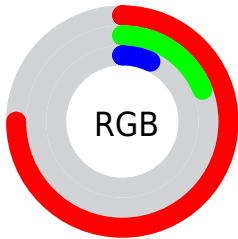

Distribution

Red (75%)

Green (19%)

Blue (7%)