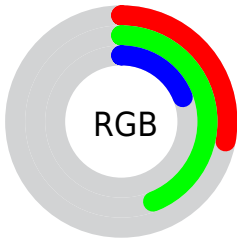

Distribution

Red (28%)

Green (44%)

Blue (19%)