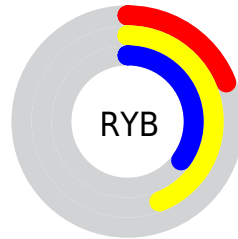

## Conversions Part 2

<b>Format</b>	<b>Color</b>
<b>RYB</b>	48, 112, 88
Decimal	4747312
CIELab	43.03, -26.55, 30.81
CIELCh	43, 40.671, 130.753
Yxy	13.1778, 0.3328, 0.4873
Android (android.graphics.Color)	4282937392 (0xFF487030)
YUV	92.7440, -22.0588, -18.1925
Hunter-Lab	36.3013, -19.2768, 17.4662

# Details

The CIELab color **43.03, -26.55, 30.81** is a dark color, and the websafe version is hex **336633**. A complement of this color would be **27.73, 30.68, -30.01**, and the grayscale version is **39.47, 0.00, -0.00**.

A 20% lighter version of the original color is **63.02, -26.52, 30.86**, and **23.17, -26.61, 30.96** is the 20% darker color. If you saturate the color by 10%, you get **42.53, -30.40, 35.70**, and if you desaturate by 10%, it is **43.61, -22.37, 25.56**.

# Distribution

 Red (28%)

 Green (44%)

 Blue (19%)

 Red (19%)

 Yellow (44%)

 Blue (35%)

 Cyan (36%)