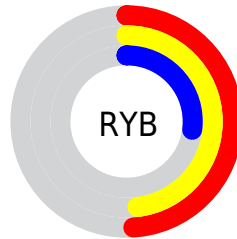

- Red (49%)
- Yellow (48%)
- Blue (27%)