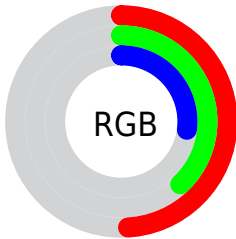

Distribution

- Red (49%)
- Green (38%)
- Blue (27%)