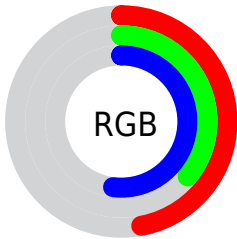

Distribution

- Red (47%)
- Green (36%)
- Blue (52%)