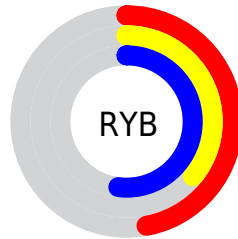

- Red (47%)
- Yellow (36%)
- Blue (52%)