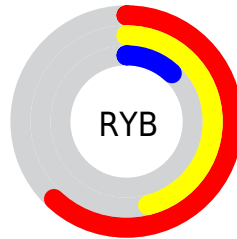

- Red (62%)
- Yellow (46%)
- Blue (12%)