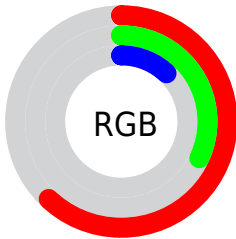

Distribution

- Red (62%)
- Green (32%)
- Blue (12%)