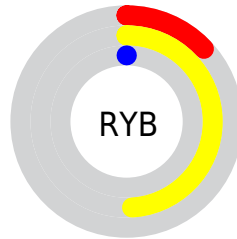

Details

The CIELab color **43.19, 1.96, 50.33** is a dark color, and the websafe version is hex **996600**. A complement of this color would be **16.60, 34.43, -56.76**, and the grayscale version is **40.70, 0.00, -0.01**.

A 20% lighter version of the original color is **63.04, 1.97, 50.36**, and **23.29, 2.68, 32.35** is the 20% darker color. If you saturate the color by 10%, you get **43.19, 1.96, 50.33**, and if you desaturate by 10%, it is **43.97, 0.72, 47.84**.

Distribution

Red (49%)

Green (39%)

Blue (0%)

Red (13%)

Yellow (49%)

Blue (0%)

Cyan (0%)