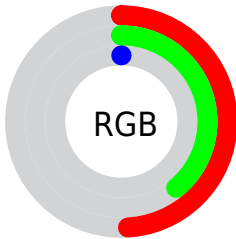

Distribution

Red (49%)

Green (39%)

Blue (0%)