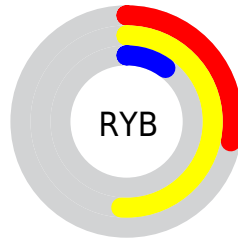

- Red (28%)
- Yellow (51%)
- Blue (10%)