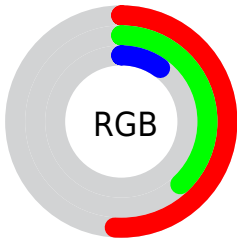

Distribution

- Red (51%)
- Green (38%)
- Blue (10%)