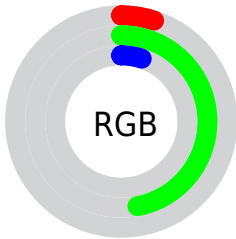

Distribution

Red (5%)

Green (47%)

Blue (5%)