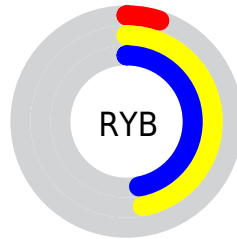

Details

The CIELab color **43.21, -47.49, 44.82** is a dark color, and the websafe version is hex **006600**. A complement of this color would be **28.16, 53.82, -33.50**, and the grayscale version is **31.95, 0.00, -0.00**.

A 20% lighter version of the original color is **63.10, -47.33, 44.91**, and **24.50, -33.65, 32.10** is the 20% darker color. If you saturate the color by 10%, you get **43.06, -49.04, 47.33**, and if you desaturate by 10%, it is **43.44, -45.26, 41.54**.

Distribution

Red (5%)

Green (47%)

Blue (5%)

Red (5%)

Yellow (47%)

Blue (47%)

Cyan (90%)