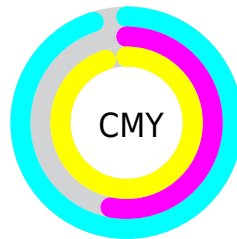

A 20% lighter version of the original color is **63.10, -47.33, 44.91**, and **24.50, -33.65, 32.10** is the 20% darker color. If you saturate the color by 10%, you get **43.06, -49.04, 47.33**, and if you desaturate by 10%, it is **43.44, -45.26, 41.54**.

Distribution

Red (5%)

Green (47%)

Blue (5%)

Red (5%)

Yellow (47%)

Blue (47%)

Cyan (90%)

Magenta (0%)

Yellow (90%)

Black (53%)

Cyan (95%)

Magenta (53%)

Yellow (95%)

Brightness & Saturation Gradients

These gradients show how the CIE Lab color 123.21, -47.49, 44.82 changes by changing the brightness by 10 percent. The first figure shows a shift by +10% for each color and the second figure -10%.