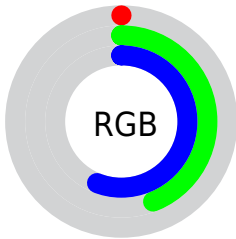

Distribution

- Red (0%)
- Green (44%)
- Blue (56%)