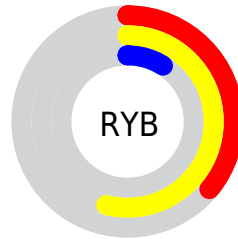

Details

The CIELab color **43.34, 11.23, 44.48** is a dark color, and the websafe version is hex **996633**. A complement of this color would be **29.12, 13.26, -43.76**, and the grayscale version is **42.00, 0.00, -0.01**.

A 20% lighter version of the original color is **63.26, 11.29, 44.36**, and **23.52, 12.21, 33.12** is the 20% darker color. If you saturate the color by 10%, you get **41.93, 13.88, 47.67**, and if you desaturate by 10%, it is **44.81, 8.83, 40.00**.

Distribution

Red (54%)

Green (37%)

Blue (9%)

Red (36%)

Yellow (54%)

Blue (9%)

Cyan (0%)