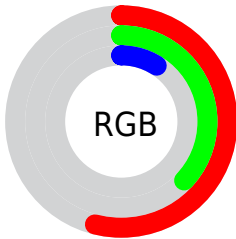

Distribution

Red (54%)

Green (37%)

Blue (9%)