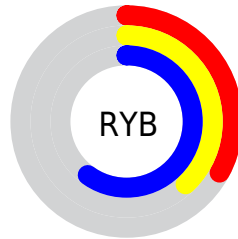

- Red (33%)
- Yellow (38%)
- Blue (60%)