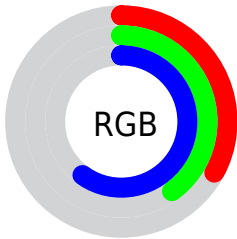

Distribution

- Red (33%)
- Green (40%)
- Blue (60%)