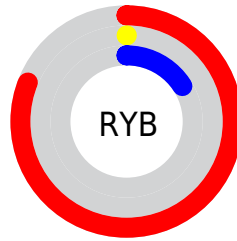

- Red (81%)
- Yellow (0%)
- Blue (16%)