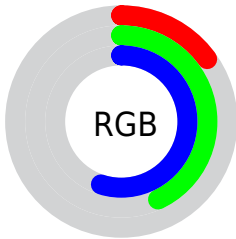

Distribution

- Red (15%)
- Green (43%)
- Blue (55%)