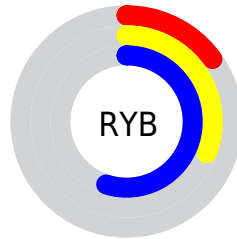

- Red (15%)
- Yellow (31%)
- Blue (55%)