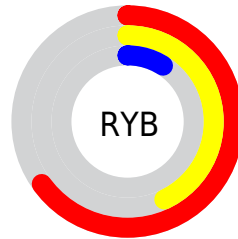

Details

The CIELab color **43.48, 33.63, 45.79** is a dark color, and the websafe version is hex **993300**. A complement of this color would be **45.30, -5.53, -35.40**, and the grayscale version is **41.50, 0.00, -0.01**.

A 20% lighter version of the original color is **63.55, 33.68, 45.77**, and **23.53, 33.87, 34.52** is the 20% darker color. If you saturate the color by 10%, you get **41.36, 38.56, 49.80**, and if you desaturate by 10%, it is **45.84, 28.67, 40.38**.

Distribution

Red (65%)

Green (30%)

Blue (9%)

Red (65%)

Yellow (43%)

Blue (9%)

Cyan (0%)