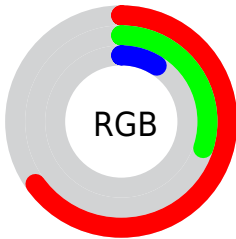

Distribution

Red (65%)

Green (30%)

Blue (9%)