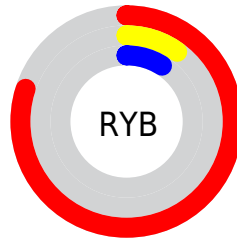

Details

The CIELab color **43.50, 64.51, 49.48** is a dark color, and the websafe version is hex **CC0000**. The color can be described as dark washed red. A complement of this color would be **73.09, -37.92, -13.56**, and the grayscale version is **33.47, 0.00, -0.00**.

A 20% lighter version of the original color is **61.24, 60.30, 46.40**, and **28.08, 51.01, 41.29** is the 20% darker color. If you saturate the color by 10%, you get **42.51, 66.88, 56.08**, and if you desaturate by 10%, it is **45.38, 60.13, 41.01**.

Distribution

Red (80%)

Green (10%)

Blue (9%)

Red (80%)

Yellow (10%)

Blue (9%)

Cyan (0%)