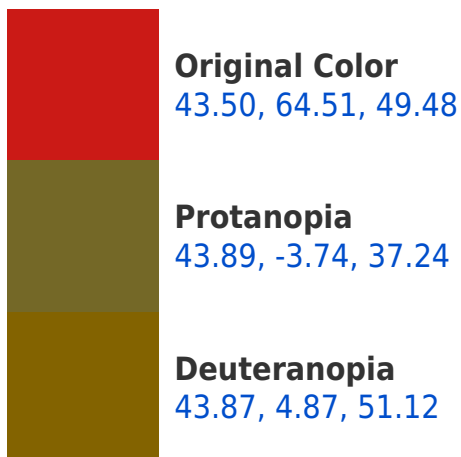

A 20% lighter version of the original color is **61.24, 60.30, 46.40**, and **28.08, 51.01, 41.29** is the 20% darker color. If you saturate the color by 10%, you get **42.51, 66.88, 56.08**, and if you desaturate by 10%, it is **45.38, 60.13, 41.01**.

Large Text (above 18pt) WCAG AAA ✓ Pass

Any Text WCAG AAA ✓ Pass

If you want to check with other color combinations, try the [Color Contrast Checker](#).

CIELab 123.50, 64.51, 49.48

Background

This preview shows how black text looks on a background with the CIELab color 123.50, 64.51, 49.48.

This preview shows how white text looks on a background with the CIELab color 123.50, 64.51, 49.48.

Color Blindness Simulation

Color vision deficiency is a very complex topic, and I could not describe the different causes any better than Wikipedia does, so if you want to learn more, you should check out their [article about color blindness](#).

Dichromacy

Tritanopia
43.50, 64.51, 49.48

Trichromacy

Original Color
43.50, 64.51, 49.48

Protanomaly
40.53, 26.96, 37.89

Deuteranomaly
40.93, 32.21, 48.62

Tritanomaly
43.50, 64.51, 49.48

Monochromacy