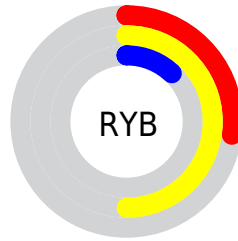

- Red (27%)
- Yellow (50%)
- Blue (12%)