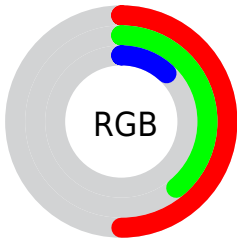

Distribution

- Red (50%)
- Green (39%)
- Blue (12%)