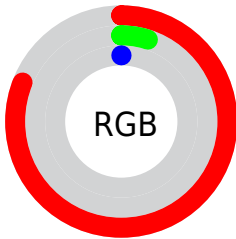

Distribution

Red (81%)

Green (5%)

Blue (0%)