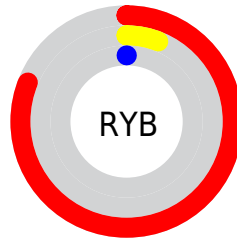

Details

The CIELab color **43.62, 67.11, 57.60** is a dark color, and the websafe version is hex **CC0000**. The color can be described as dark washed red. A complement of this color would be **71.30, -34.65, -18.45**, and the grayscale version is **29.89, 0.00, -0.00**.

A 20% lighter version of the original color is **60.48, 61.34, 53.68**, and **28.77, 51.81, 42.14** is the 20% darker color. If you saturate the color by 10%, you get **43.62, 67.11, 57.60**, and if you desaturate by 10%, it is **44.83, 64.08, 51.36**.

Distribution

Red (81%)

Green (5%)

Blue (0%)

Red (81%)

Yellow (6%)

Blue (0%)

Cyan (0%)