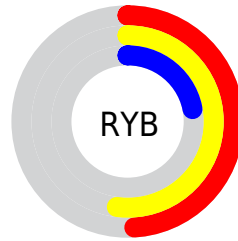

## Conversions Part 2

<b>Format</b>	<b>Color</b>
<b>R<sub>YB</sub></b>	124, 132, 56
Decimal	8675384
CIE <sub>Lab</sub>	43.59, 9.77, 28.37
CIE <sub>LCh</sub>	44, 30.005, 70.997
Yxy	13.5565, 0.4293, 0.4039
Android (android.graphics.Color)	4286865464 (0xFF846038)
YUV	102.2040, -22.7786, 26.1311
Hunter-Lab	36.8191, 5.4362, 16.7577

# Details

The CIELab color **43.59, 9.77, 28.37** is a dark color, and the websafe version is hex **996633**. A complement of this color would be **38.13, -0.28, -26.27**, and the grayscale version is **43.36, 0.00, -0.01**.

A 20% lighter version of the original color is **63.44, 9.95, 28.14**, and **23.71, 9.85, 28.67** is the 20% darker color. If you saturate the color by 10%, you get **41.76, 12.42, 33.47**, and if you desaturate by 10%, it is **45.48, 7.40, 23.20**.

# Distribution

- Red (52%)
- Green (38%)
- Blue (22%)

- Red (49%)
- Yellow (52%)
- Blue (22%)

- Cyan (0%)
- Magenta (27%)
- Yellow (58%)
- Black (48%)

- Cyan (48%)
- Magenta (62%)
- Yellow (78%)