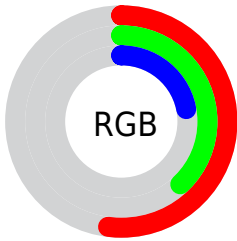

Distribution

- Red (52%)
- Green (38%)
- Blue (22%)