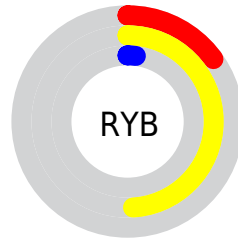

Details

The CIELab color $43.60, 1.97, 49.41$ is a dark color, and the websafe version is hex 666600 . A complement of this color would be $18.00, 31.86, -55.06$, and the grayscale version is $41.29, 0.00, -0.01$.

A 20% lighter version of the original color is $63.44, 2.11, 49.00$, and $23.72, 2.57, 32.83$ is the 20% darker color. If you saturate the color by 10%, you get $43.28, 2.49, 50.45$, and if you desaturate by 10%, it is $44.41, 0.71, 46.79$.

Distribution

Red (49%)

Green (39%)

Blue (2%)

Red (15%)

Yellow (49%)

Blue (2%)

Cyan (0%)