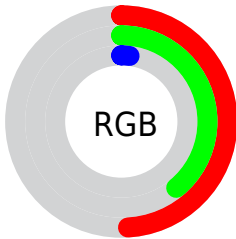

Distribution

Red (49%)

Green (39%)

Blue (2%)