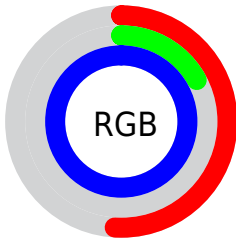

Distribution

- Red (51%)
- Green (17%)
- Blue (100%)