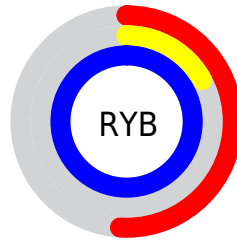

- Red (51%)
- Yellow (17%)
- Blue (100%)